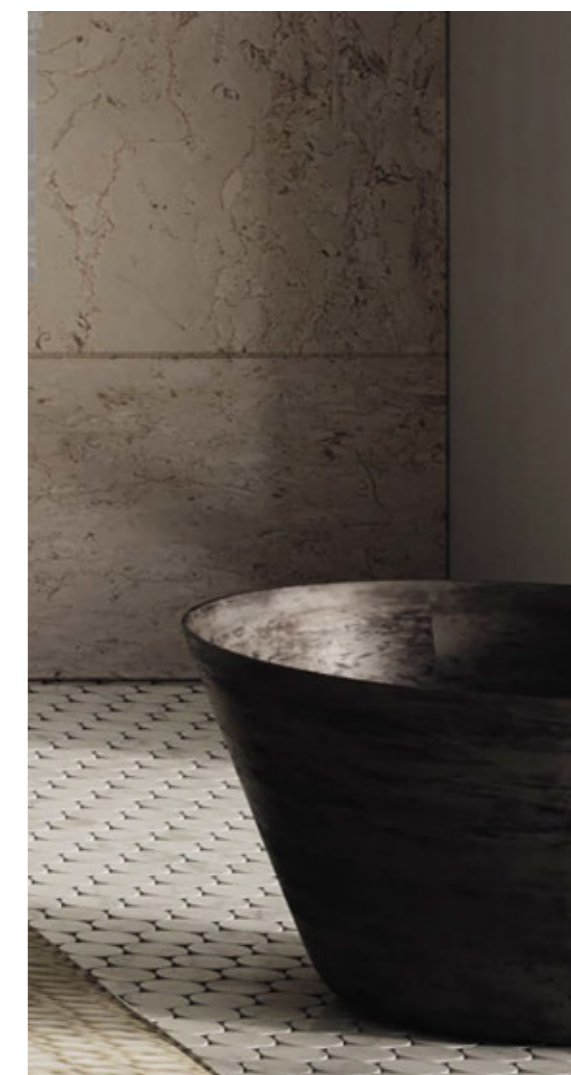

Quality, functionality and beauty. Shapes conceived and designed to express the contemporaneity of Italian quality furniture. The new "Linea" handle accentuates horizontal development. Three lengths, two heights, modules with door and open, wall units and columns underline the versatility of the Valentina furnishing proposal.

Valentina collezione 2021 / Valentina 2021 collection

Qualità, funzionalità e bellezza. Forme pensate e progettate per esprimere la contemporaneità del mobile di qualità italiana. La nuova maniglia "Linea" accentua lo sviluppo orizzontale. Tre lunghezze, due altezze, moduli con anta e a giorno, pensili e colonne sottolineano la versatilità della proposta d'arredo Valentina.