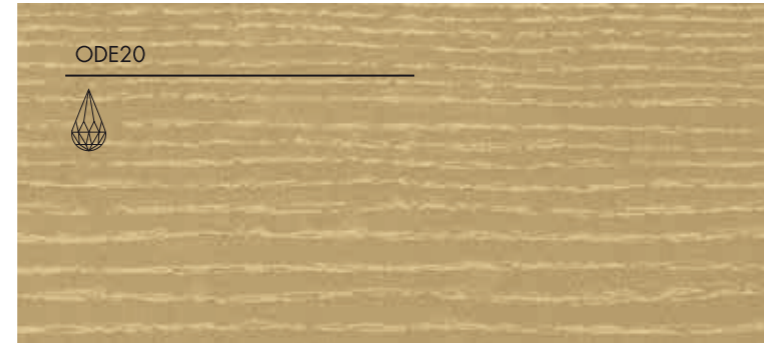

FINITURE SPECIALI | SPECIAL FINISHES

FUNE | ROPE

GRIGIO ARDESIA DECAPE' BIANCO | SLATE GREY WHITE NUANCE

BRITISH GREEN

ORO | GOLD

ARGENTO | SILVER

NERO | BLACK

ROVERE NATURALE | NATURAL OAK HONEY