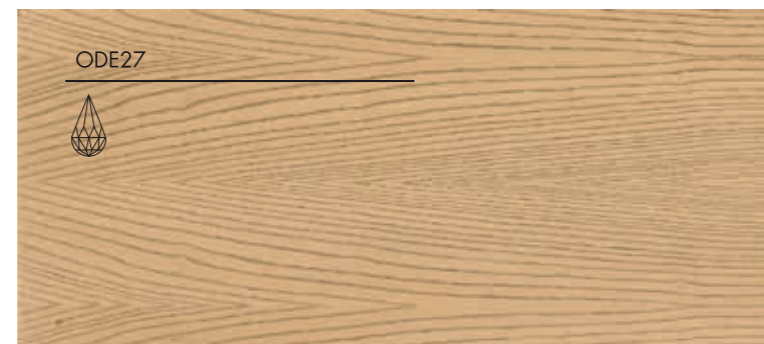

FINITURE SPECIALI | SPECIAL FINISHES

FUNE | ROPE

GRIGIO ARDESIA DECAPE' BIANCO | SLATE GREY WHITE NUANCE

BRITISH GREEN

ORO | GOLD

ARGENTO | SILVER

NERO | BLACK

ROVERE NATURALE | NATURAL OAK HONEY