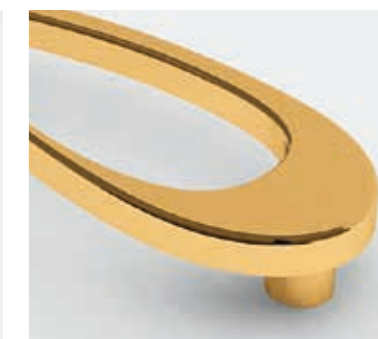

MONGOLFIERA SWAROVSKI ©

PLACCATO ORO | GOLD PLATED
CROMO | CHROME

FACMGPO -- OR
FACMGPO -- CR

MONGOLFIERA

Come un gioiello - nasce dalla stessa tecnologia e si fregia della stessa unicità - è realizzato a mano. Un dettaglio di sorprendente raffinatezza.

Like a jewel - born from the same technology and boasting the same uniqueness - it is handmade. A surprisingly refined detail.

ORO | GOLD
CROMO | CHROME

FACSTP009OR
FACSTP009CR

ORO | GOLD
CROMO | CHROME
BRONZO | BRONZE

FACRCPO -- OR
FACRCPO -- CR
FACRCPO -- BR

CROMO | CHROME

FACRFPO -- CR

CROMO | CHROME

FAC07PO

CROMO SATINATO |
SATIN CHROME

FAC11PO

BRONZO LAVORATO |
WROUGHT BRONZE

FAC12PO

BIANCO | WHITE

FAC04PO

AVORIO LAVORATO |
WROUGHT IVORY

FAC10PO

MANIGLIE | HANDLES

STRASS

ORO | GOLD
CROMO | CHROME

FACSTMA -- OR
FACSTMA -- CR

FIOCCO

CROMO | CHROME

FACFCMA -- CR

RICCIO

ORO | GOLD
CROMO | CHROME
BRONZO | BRONZE

FACRCMA -- OR
FACRCMA -- CR
FACRCMA -- BR

ALA

CROMO | CHROME
NERO OPACO | MATTE BLACK

FACALMA -- CR
FACALMA -- SH

SOLO PER BASI CURVE
ONLY CURVED BASES