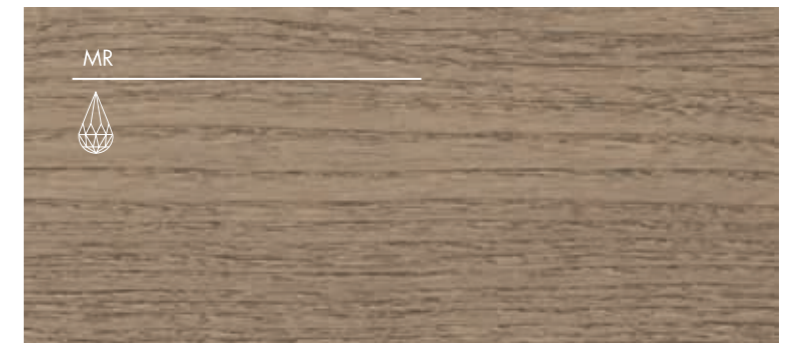

GRIGIO ARDESIA | SLATE GREY

ROVERE DECAPE' BIANCO' | OAK WHITE NUANCE

ROVERE SAHARA | SAHARA OAK

FINITURE | FINISHES

TINTE | TINT

MORESCO | MOORISH

NOCE | NUT

TABACCO | TOBACCO