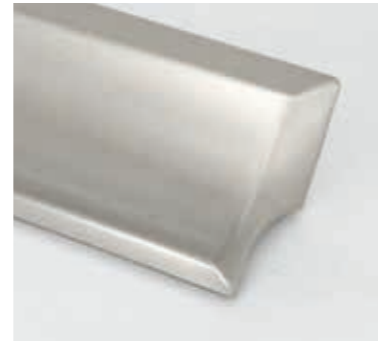

MANIGLIE | HANDLES

SLIM

CROMO|CHROME
NERO OPACO|MATTE BLACK

SOLO PER BASI CURVE
ONLY CURVED BASES

FACSLMA -- CR
FACSLMA -- SH

ROSSELLA

CROMO|CHROME
BRONZO|BRONZE

FACRSMA -- CR
FACRSMA -- BR

RUBEN 160

CROMO|CHROME

FACRBMA -- CR

RUBEN 96

CROMO|CHROME

FACRBMA096 -- CR

MANIGLIE | HANDLES

INDIA 160

NERO OPACO|MATTE BLACK

FACINMA -- SH

INDIA 96

NERO OPACO|MATTE BLACK

FACINMA096 -- SH

VALENTINA 160

DISPONIBILE IN TUTTE LE FINITURE EBAN
ALL EBAN FINISHES AVAILABLE

FACV160

VALENTINA 96

DISPONIBILE IN TUTTE LE FINITURE EBAN
ALL EBAN FINISHES AVAILABLE

FACV096