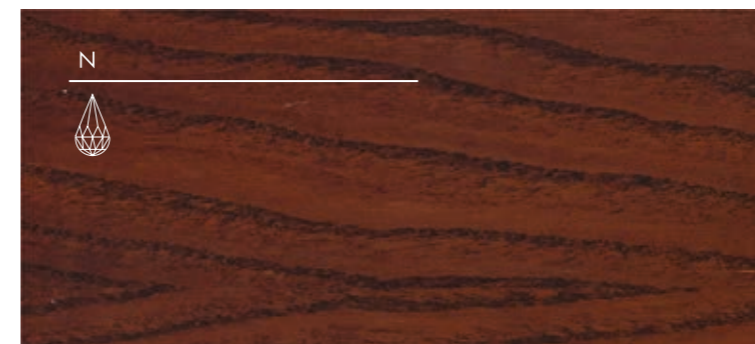

GRIGIO ARDESIA | SLATE GREY

ROVERE DECAPE' BIANCO' | OAK WHITE NUANCE

ROVERE SAHARA | SAHARA OAK

FINITURE | FINISHES

TINTE | TINT

MORESCO | MOORISH

NOCE | NUT

TABACCO | TOBACCO