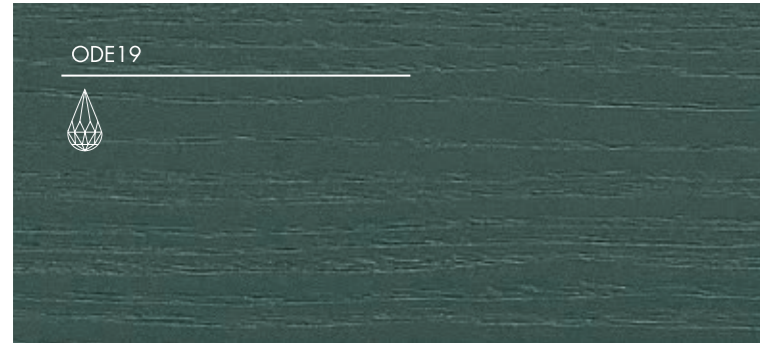

BRITISH GREEN