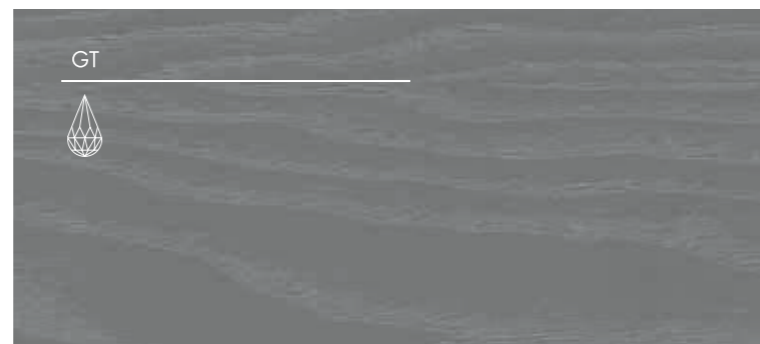

BIANCO PERLATO | PEARLY WHITE

PERGAMON

TORTORA | DOVE

CANAPA | HEMP

ARENARIA | SANDSTONE

GRIGIO TITANIO | TITANIUM GREY

FINITURE | FINISHES

TINTE | TINT