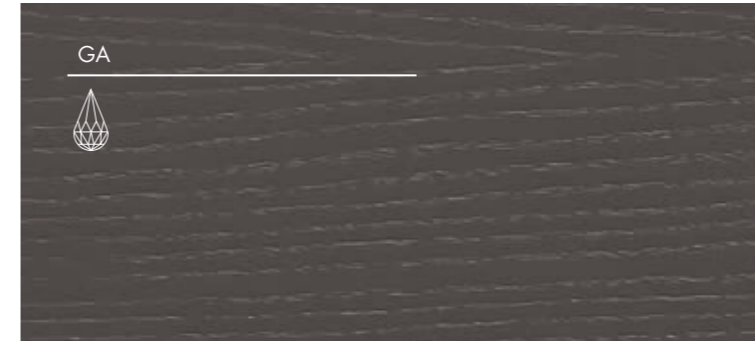

BIANCO PERLATO | PEARLY WHITE

PERGAMON

TORTORA | DOVE

CANAPA | HEMP

ARENARIA | SANDSTONE

GRIGIO TITANIO | TITANIUM GREY

FINITURE | FINISHES

TINTE | TINT