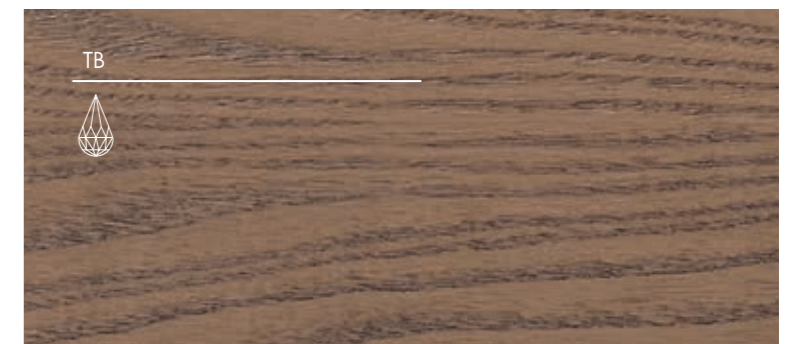

GRIGIO ARDESIA | SLATE GREY

ROVERE DECAPE' BIANCO' | OAK WHITE NUANCE

ROVERE SAHARA | SAHARA OAK

FINITURE | FINISHES

TINTE | TINT

MORESCO | MOORISH

NOCE | NUT

TABACCO | TOBACCO